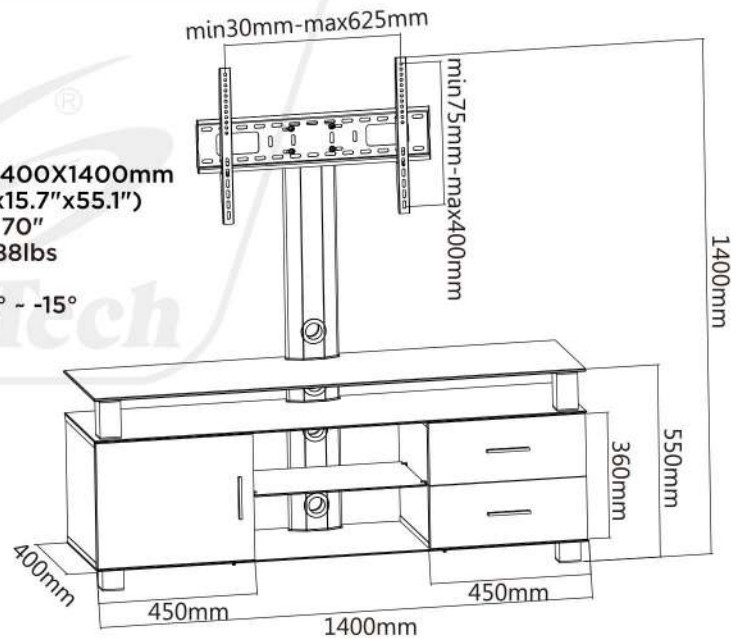

SH 200TR

Wood and Glass TV Stands

Dimension: 1400X400X1400mm
(55.1"x15.7"x55.1")
Screen Size: 32" - 70"
Max. Load: 40kg/88lbs
VESA: 600x400
Swivel Range: +15° - -15°

Aluminum back column and legs.

Cable management system maintains a neat appearance.

Cable management system maintains a neat appearance.